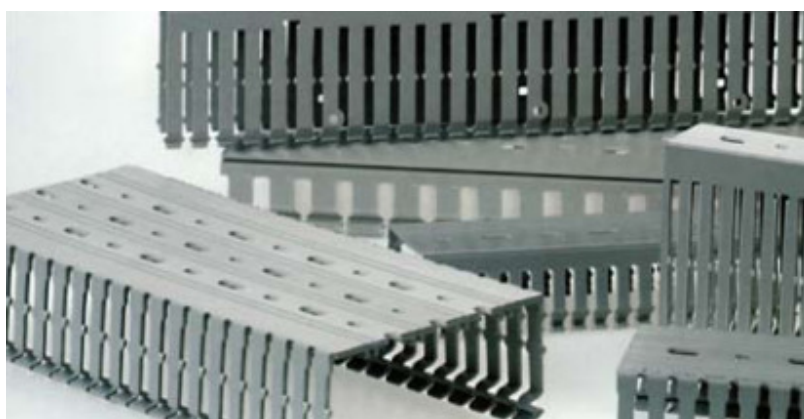

## High performance punching and coining plant for cable ducts type POVI 10.000

Dear Sirs,

We are glad to inform you that we are completing a plant for the punching and coining of cable ducts for the electric industry. The plant is equipped with punching/coining tool sets especially designed and manufactured according to the specific geometry of each cable duct height to ensure the best results in terms of coined slots along the sides and fixing bottom holes. This plant is illustrated in the 3D image on the next pages.

**3D image of the plant for the punching and coining of cable ducts for the electrical industry**

**3D image of the plant for the punching and coining of cable ducts for the electrical industry**

Beside standard plants we have also manufactured several customized plants especially developed to meet our customers' specific requirements. For additional details enclosed please find the product sheet of our cable ducts punching and coining plants type POVI 10.000. For more general information both on our company and products please visit our web site [www.baruffaldi.eu](http://www.baruffaldi.eu).