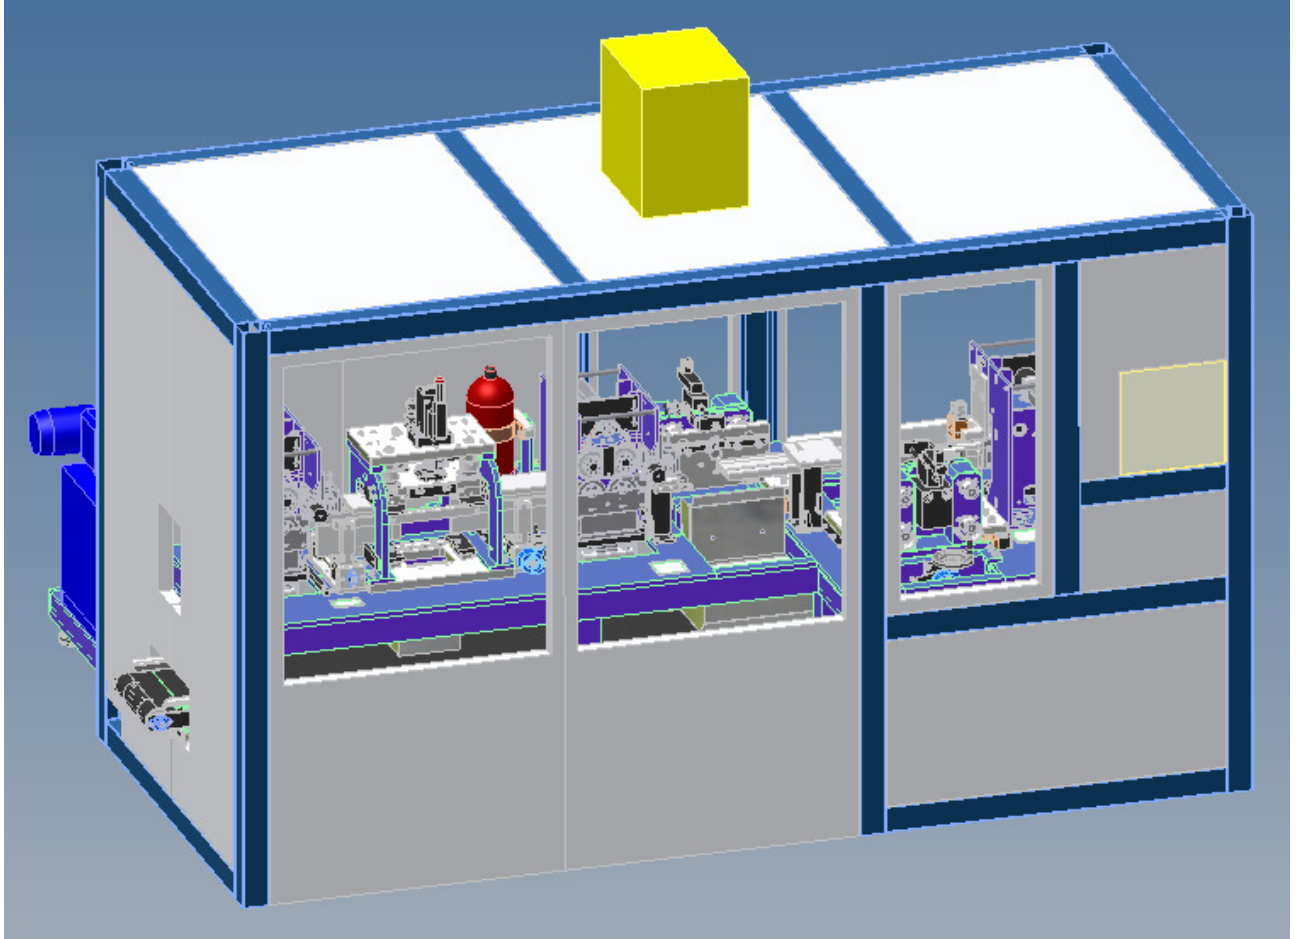

## High performance punching and coining plant for cable ducts type POVI 10.000

Dear Sirs,

We are glad to inform you that we are completing a plant for the punching and coining of cable ducts for the electric industry. The plant is equipped with punching/coining tool sets especially designed and manufactured according to the specific geometry of each cable duct height to ensure the best results in terms of coined slots along the sides and fixing bottom holes. This plant is illustrated in the 3D image on the next pages.

**3D image of the plant for the punching and coining of cable ducts for the electrical industry**

**3D image of the plant for the punching and coining of cable ducts for the electrical industry**

Beside standard plants we have also manufactured several customized plants especially developed to meet our customers' specific requirements. For additional details enclosed please find the product sheet of our cable ducts punching and coining plants type POVI 10.000. For more general information both on our company and products please visit our web site [www.baruffaldi.eu](http://www.baruffaldi.eu).