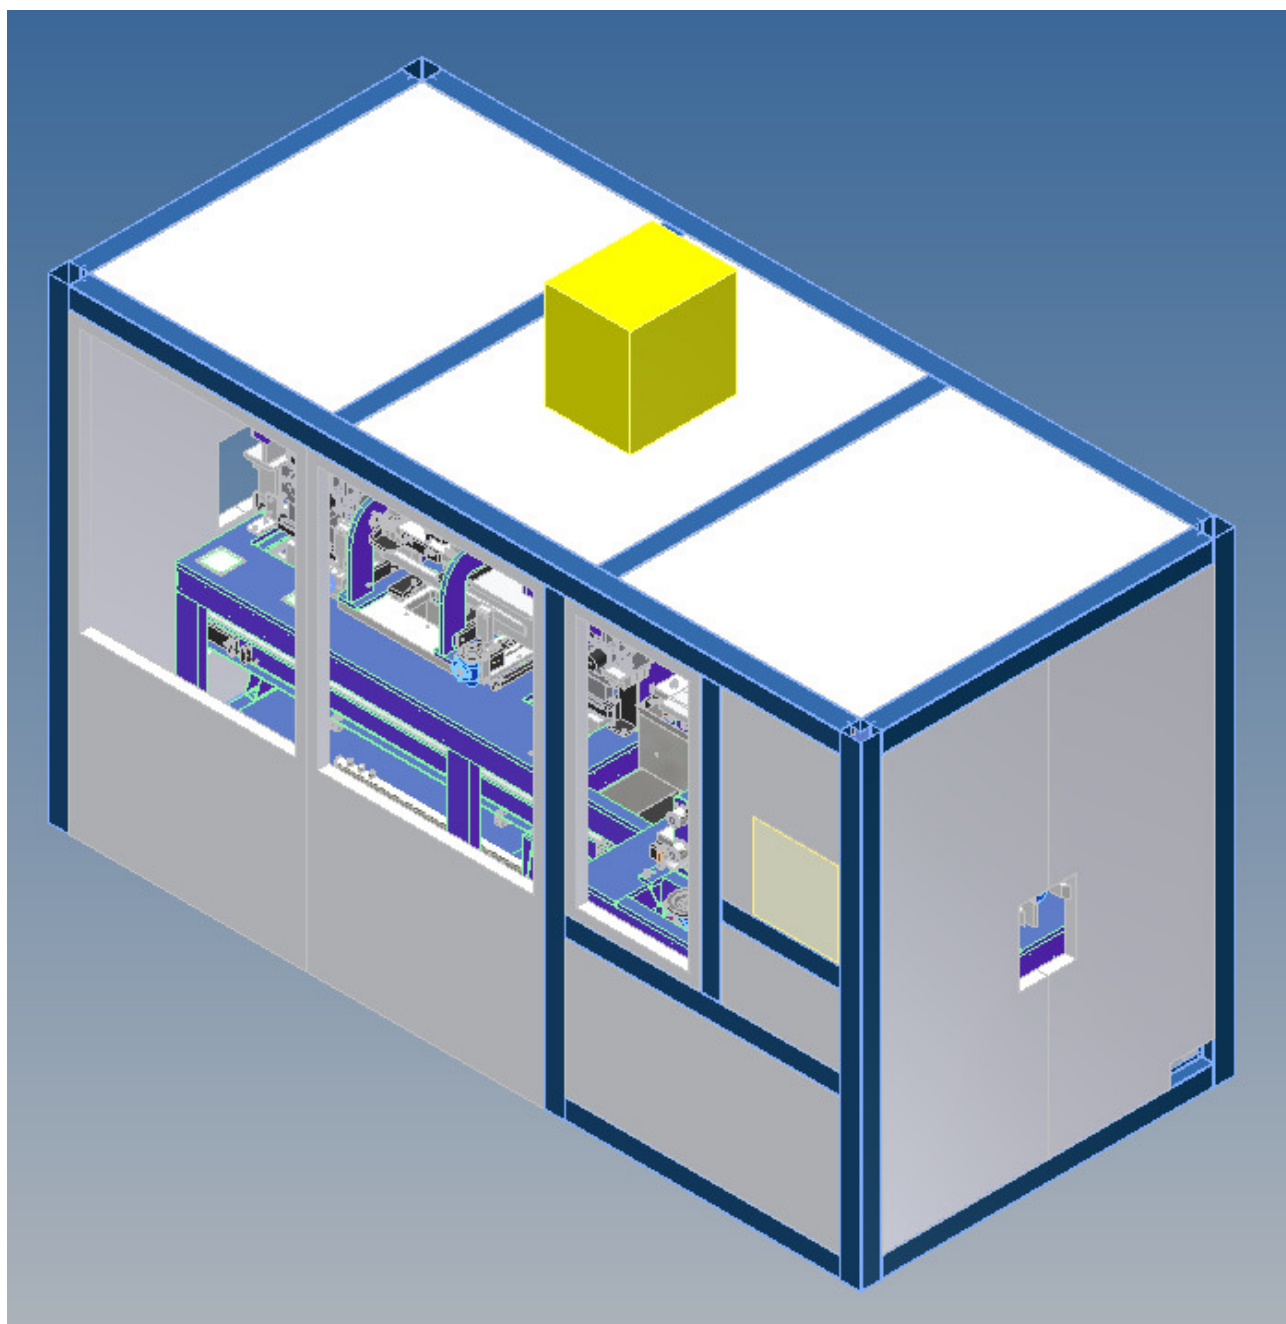

## High performance punching and coining plant for cable ducts type POVI 10.000

Dear Sirs,

We are glad to inform you that we are completing a plant for the punching and coining of cable ducts for the electric industry. The plant is equipped with punching/coining tool sets especially designed and manufactured according to the specific geometry of each cable duct height to ensure the best results in terms of coined slots along the sides and fixing bottom holes. This plant is illustrated in the 3D image on the next pages.

**3D image of the plant for the punching and coining of cable ducts for the electrical industry**

**3D image of the plant for the punching and coining of cable ducts for the electrical industry**

Beside standard plants we have also manufactured several customized plants especially developed to meet our customers' specific requirements. For additional details enclosed please find the product sheet of our cable ducts punching and coining plants type POVI 10.000. For more general information both on our company and products please visit our web site [www.baruffaldi.eu](http://www.baruffaldi.eu).